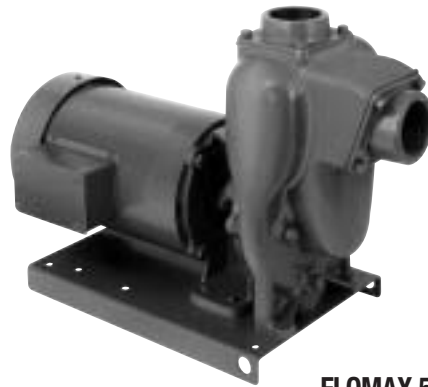

# FLOMAX 5 8 10

## SELF PRIMING CENTRIFUGAL PUMP FEATURES

- CLOSED COUPLED TO ELECTRIC MOTOR
- PUMPAK ONLY TO MOUNT TO STANDARD NEMA "C" FACE MOTOR
- FLOWS - 100-750 GPM
- PRESSURES - 100-230 FEET HEAD
- AVAILABLE IN: CAST IRON, BRONZE AND ALUMINUM  
FLOMAX 8 AND FLOMAX 15 STAINLESS STEEL 316 SS
- WITH OR WITHOUT ELECTRIC MOTOR
- IMPELLER - CAST IRON, BRONZE, ALUMINUM & STAINLESS STEEL  
FLOMAX 40 CAST IRON, BRONZE & STAINLESS STEEL  
FLOMAX 30 DUCTILE IRON & BRONZE
- SHAFT SLEEVE - STAINLESS STEEL
- FASTENERS - STAINLESS STEEL
- SEALS - STANDARD VITON, OPTIONAL SEALS AVAILABLE  
PRESSURE LUBRICATED DOUBLE SEALS
- OPTIONS:
  - ENGINE DRIVES
  - PEDESTAL MODELS
  - HYDRAULIC DRIVES AND CLUTCHPAKS
- ABS TYPE APPROVAL FOR MANY SHIPBOARD SERVICES

FLOMAX 5

FLOMAX 8

316 SS FLOMAX 8

FLOMAX 10

MODEL	Suction	Discharge	Max. Solid Size
FLOMAX 5	1 1/2" NPT	1 1/2" NPT	.56"
FLOMAX 8	2" NPT	2" NPT	.56"
FLOMAX 10	2" NPT	2" NPT	.625"
FLOMAX 15	3" NPT	3" NPT	.625"
FLOMAX 30	3" NPT	3" NPT	.60"
FLOMAX 40	4" NPT	4" NPT	.65"

# 15 30 40

**FLOMAX 5 & 8  
DOUBLE SEAL**

**FLOMAX 30  
SHORT COUPLED**

**FLOMAX 15**

**FLOMAX 40**

**Self-Priming Centrifugal Pump Selection**

**Flomax 5 Pump Performance Curves**

**Flomax 8 Pump Performance Curves**