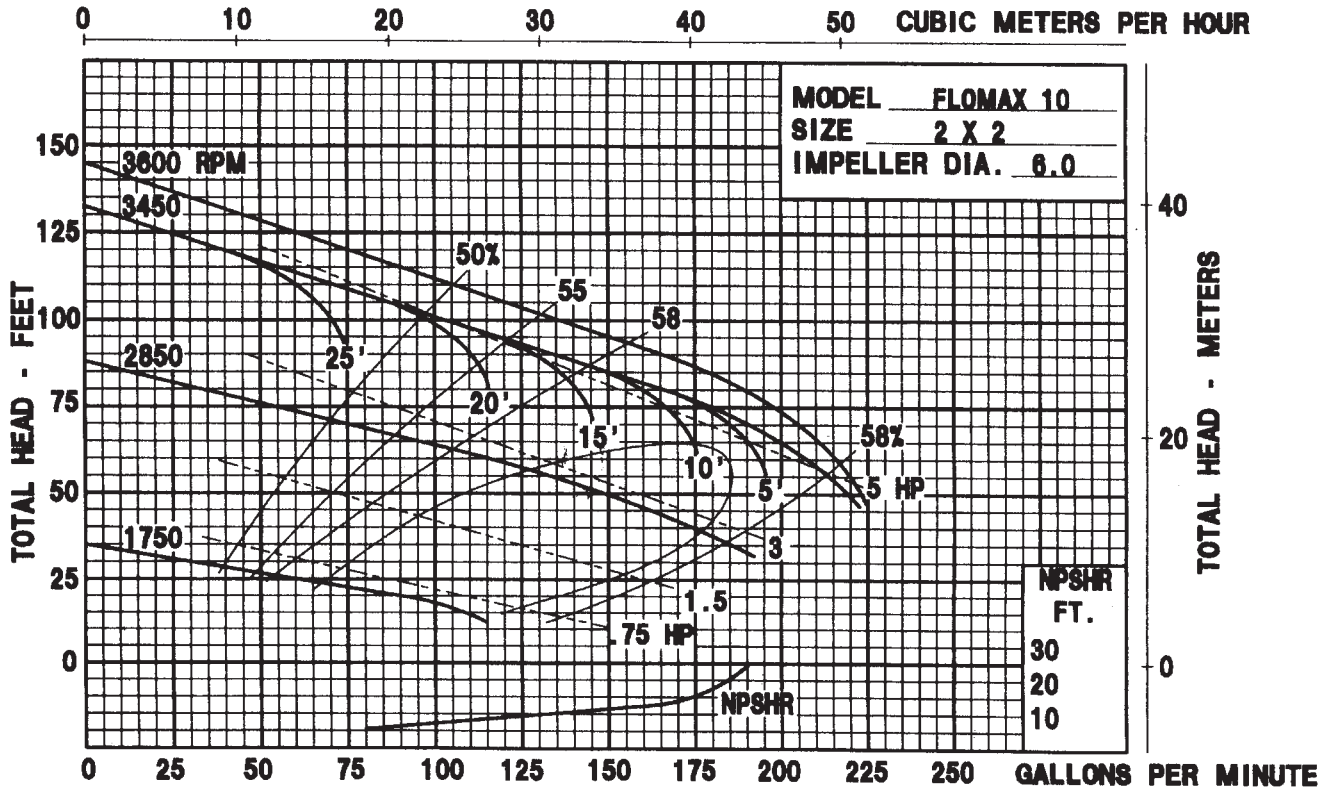

# 15 30 40

**FLOMAX 5 & 8  
DOUBLE SEAL**

**FLOMAX 30  
SHORT COUPLED**

**FLOMAX 15**

**FLOMAX 40**

**Self-Priming Centrifugal Pump Selection**

**Flomax 5 Pump Performance Curves**

**Flomax 8 Pump Performance Curves**

Other Performance Curves Available Upon Request

**FLOMAX 5 & 8 Pump Double Seal Performance Curves**

**Flomax 10 Pump Performance Curves**

Other Performance Curves Available Upon Request

**Flomax 15 Pump Performance Curves**

**Flomax 15 Pump Double Seal Performance Curves**

Other Performance Curves Available Upon Request

**Flomax 30 Pump Performance Curves**

**Flomax 40 Pump Performance Curves**

Other Performance Curves Available Upon Request