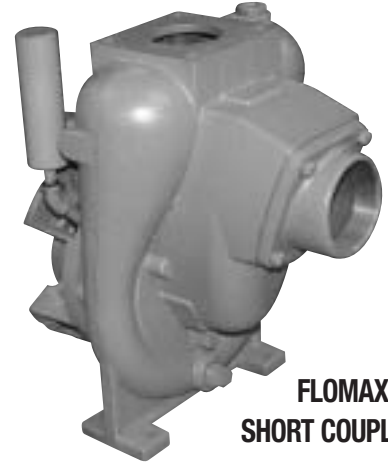

## SELF PRIMING CENTRIFUGAL PUMP FEATURES

- CLOSED COUPLED TO ELECTRIC MOTOR
- PUMPAK ONLY TO MOUNT TO STANDARD NEMA "C" FACE MOTOR
- FLOWS - 100-750 GPM
- PRESSURES - 100-230 FEET HEAD
- AVAILABLE IN: CAST IRON, BRONZE AND ALUMINUM  
FLOMAX 8 AND FLOMAX 15 STAINLESS STEEL 316 SS
- WITH OR WITHOUT ELECTRIC MOTOR
- IMPELLER - CAST IRON, BRONZE, ALUMINUM & STAINLESS STEEL  
FLOMAX 40 CAST IRON, BRONZE & STAINLESS STEEL  
FLOMAX 30 DUCTILE IRON & BRONZE
- SHAFT SLEEVE - STAINLESS STEEL
- FASTENERS - STAINLESS STEEL
- SEALS - STANDARD VITON, OPTIONAL SEALS AVAILABLE  
PRESSURE LUBRICATED DOUBLE SEALS
- OPTIONS:
  - ENGINE DRIVES
  - PEDESTAL MODELS
  - HYDRAULIC DRIVES AND CLUTCHPAKS
- ABS TYPE APPROVAL FOR MANY SHIPBOARD SERVICES

FLOMAX 5

FLOMAX 8

316 SS FLOMAX 8

FLOMAX 10

MODEL	Suction	Discharge	Max. Solid Size
FLOMAX 5	1 1/2" NPT	1 1/2" NPT	.56"
FLOMAX 8	2" NPT	2" NPT	.56"
FLOMAX 10	2" NPT	2" NPT	.625"
FLOMAX 15	3" NPT	3" NPT	.625"
FLOMAX 30	3" NPT	3" NPT	.60"
FLOMAX 40	4" NPT	4" NPT	.65"

# 15 30 40

**FLOMAX 5 & 8  
DOUBLE SEAL**

**FLOMAX 30  
SHORT COUPLED**

**FLOMAX 15**

**FLOMAX 40**

**Self-Priming Centrifugal Pump Selection**

**Flomax 5 Pump Performance Curves**

**Flomax 8 Pump Performance Curves**

Other Performance Curves Available Upon Request

**FLOMAX 5 & 8 Pump Double Seal Performance Curves**

**Flomax 10 Pump Performance Curves**

Other Performance Curves Available Upon Request

**Flomax 15 Pump Performance Curves**