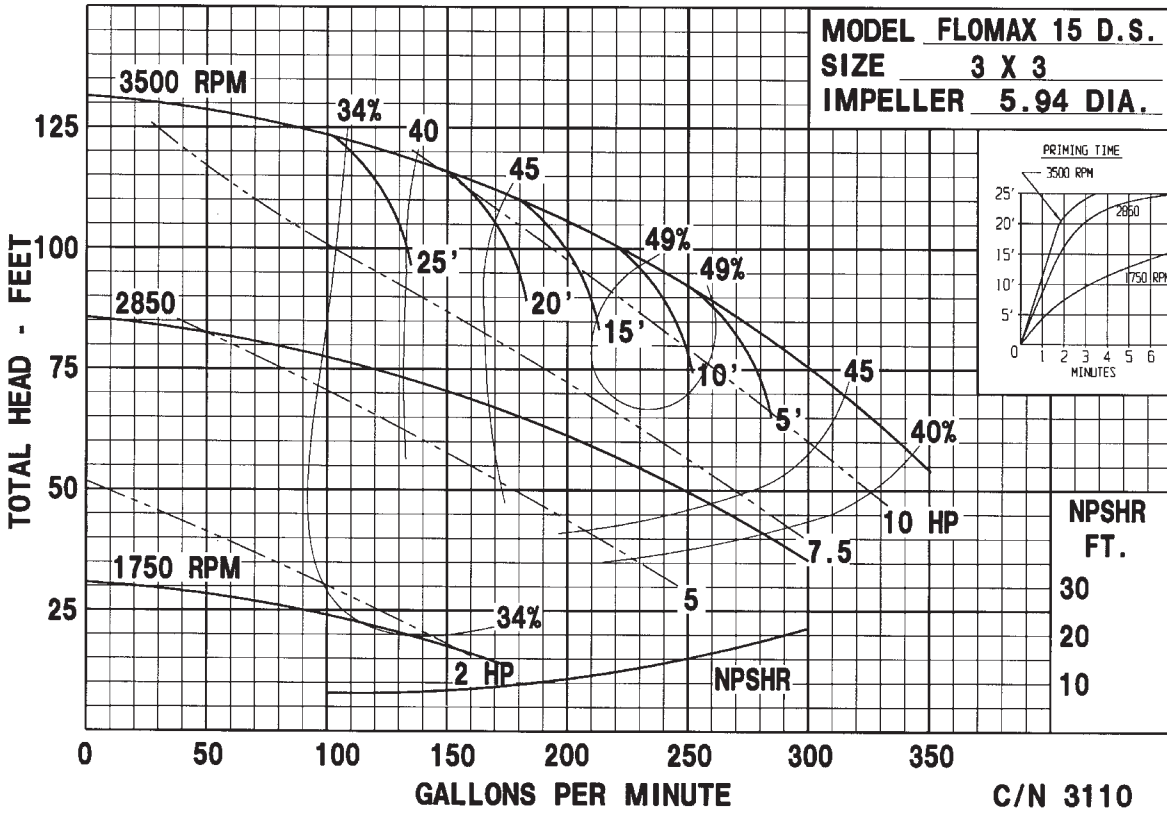

# 15 30 40

**FLOMAX 5 & 8  
DOUBLE SEAL**

**FLOMAX 30  
SHORT COUPLED**

**FLOMAX 15**

**FLOMAX 40**

**Self-Priming Centrifugal Pump Selection**

**Flomax 5 Pump Performance Curves**

**Flomax 8 Pump Performance Curves**

Other Performance Curves Available Upon Request

**FLOMAX 5 & 8 Pump Double Seal Performance Curves**

**Flomax 10 Pump Performance Curves**

Other Performance Curves Available Upon Request

**Flomax 15 Pump Performance Curves**

**Flomax 15 Pump Double Seal Performance Curves**

Other Performance Curves Available Upon Request

**Flomax 30 Pump Performance Curves**

**Flomax 40 Pump Performance Curves**

Other Performance Curves Available Upon Request