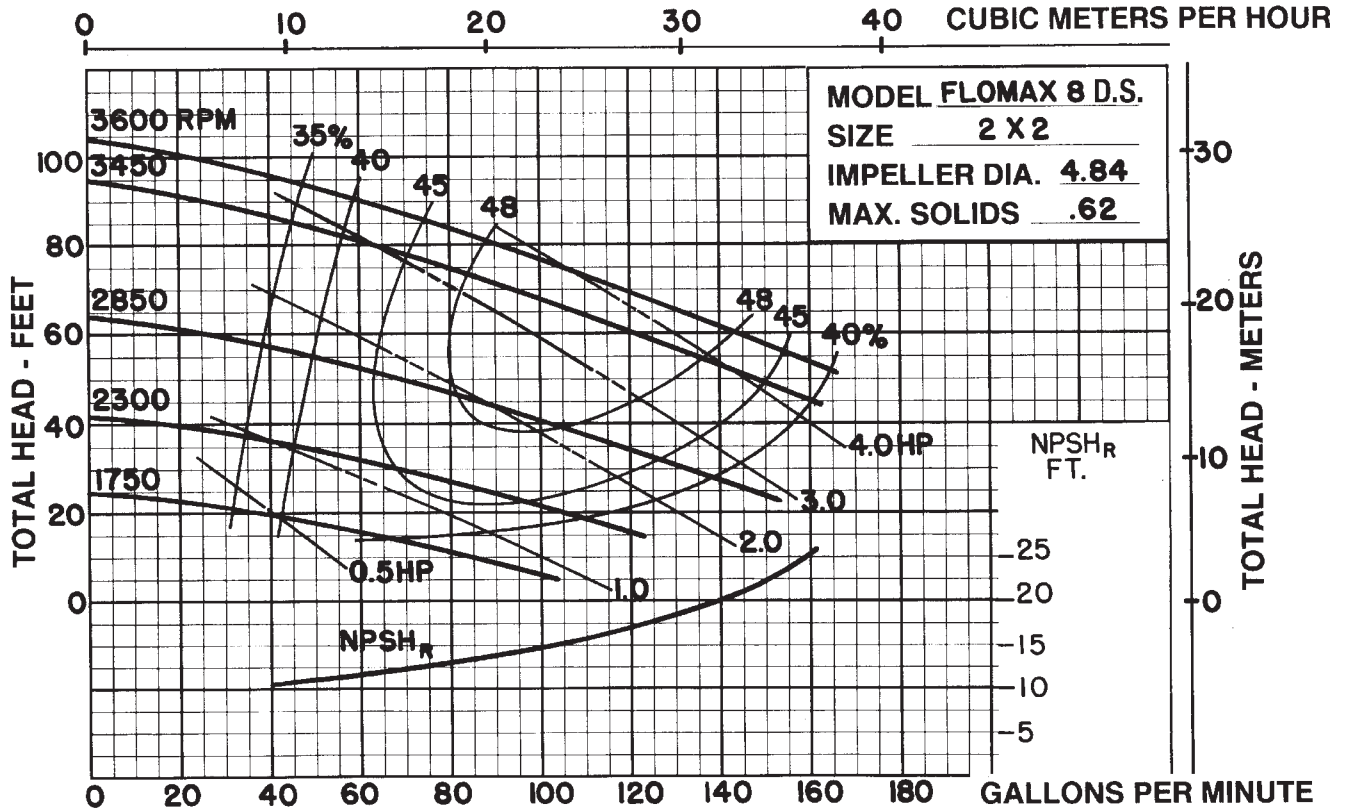

# 15 30 40

**FLOMAX 5 & 8  
DOUBLE SEAL**

**FLOMAX 30  
SHORT COUPLED**

**FLOMAX 15**

**FLOMAX 40**

**Self-Priming Centrifugal Pump Selection**

**Flomax 5 Pump Performance Curves**

**Flomax 8 Pump Performance Curves**

Other Performance Curves Available Upon Request

**FLOMAX 5 & 8 Pump Double Seal Performance Curves**

**Flomax 10 Pump Performance Curves**

Other Performance Curves Available Upon Request

**Flomax 15 Pump Performance Curves**

**Flomax 15 Pump Double Seal Performance Curves**

Other Performance Curves Available Upon Request

**Flomax 30 Pump Performance Curves**

**Flomax 40 Pump Performance Curves**

Other Performance Curves Available Upon Request