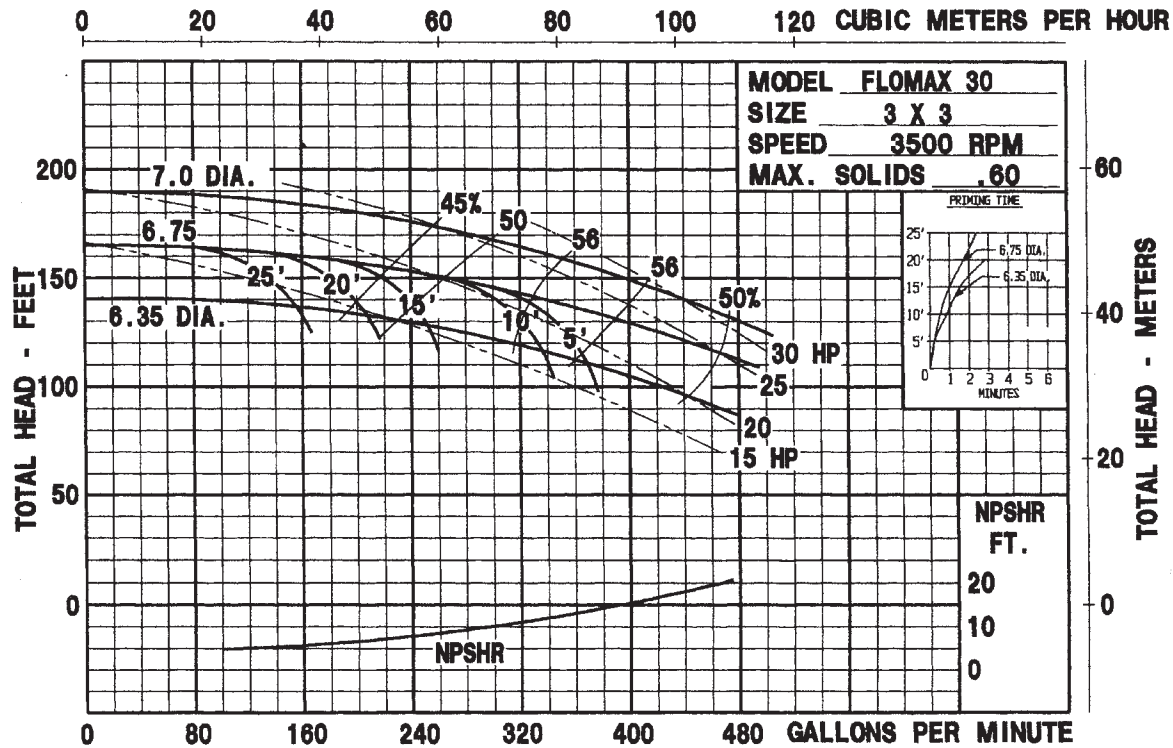

# 15 30 40

**FLOMAX 5 & 8  
DOUBLE SEAL**

**FLOMAX 30  
SHORT COUPLED**

**FLOMAX 15**

**FLOMAX 40**

**Self-Priming Centrifugal Pump Selection**

**Flomax 5 Pump Performance Curves**

**Flomax 8 Pump Performance Curves**

Other Performance Curves Available Upon Request

**FLOMAX 5 & 8 Pump Double Seal Performance Curves**

**Flomax 10 Pump Performance Curves**

Other Performance Curves Available Upon Request

**Flomax 15 Pump Performance Curves**

**Flomax 15 Pump Double Seal Performance Curves**

Other Performance Curves Available Upon Request

**Flomax 30 Pump Performance Curves**

**Flomax 40 Pump Performance Curves**

Other Performance Curves Available Upon Request