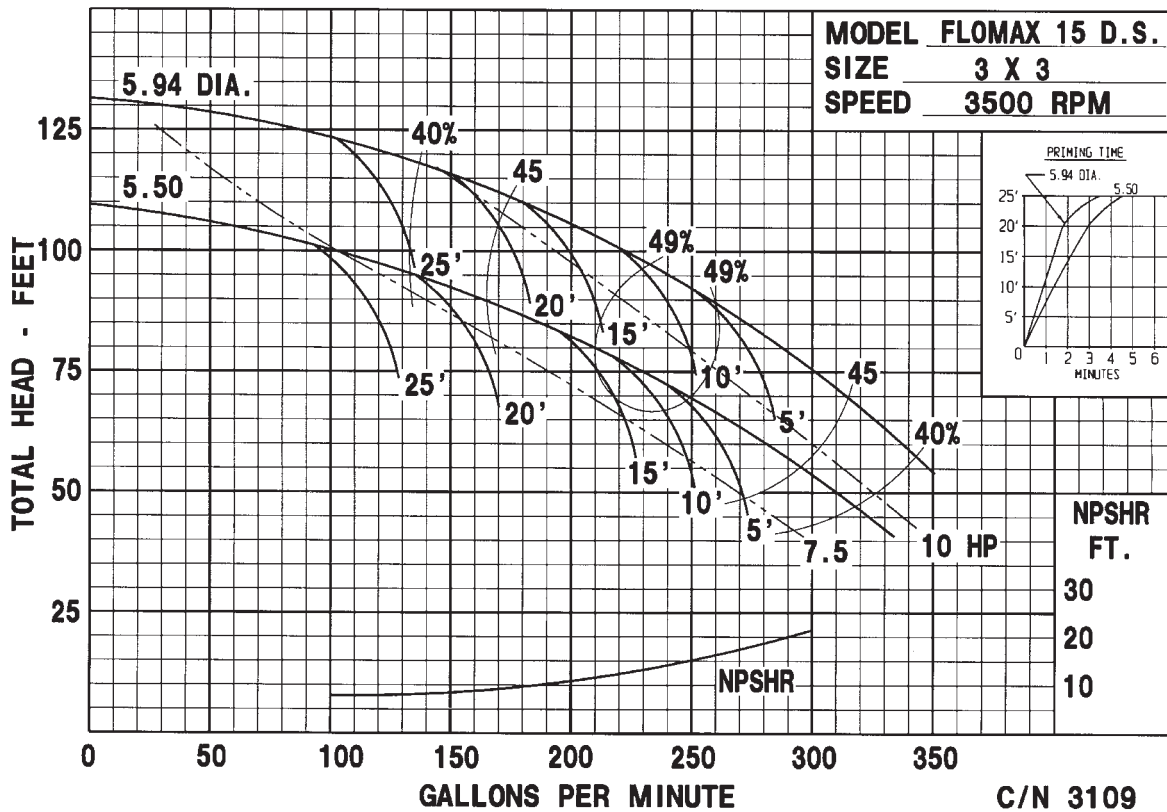

# 15 30 40

**FLOMAX 5 & 8  
DOUBLE SEAL**

**FLOMAX 30  
SHORT COUPLED**

**FLOMAX 15**

**FLOMAX 40**

**Self-Priming Centrifugal Pump Selection**

**Flomax 5 Pump Performance Curves**

**Flomax 8 Pump Performance Curves**

Other Performance Curves Available Upon Request

**FLOMAX 5 & 8 Pump Double Seal Performance Curves**

**Flomax 10 Pump Performance Curves**

Other Performance Curves Available Upon Request

**Flomax 15 Pump Performance Curves**

**Flomax 15 Pump Double Seal Performance Curves**

Other Performance Curves Available Upon Request

**Flomax 30 Pump Performance Curves**

**Flomax 40 Pump Performance Curves**

Other Performance Curves Available Upon Request