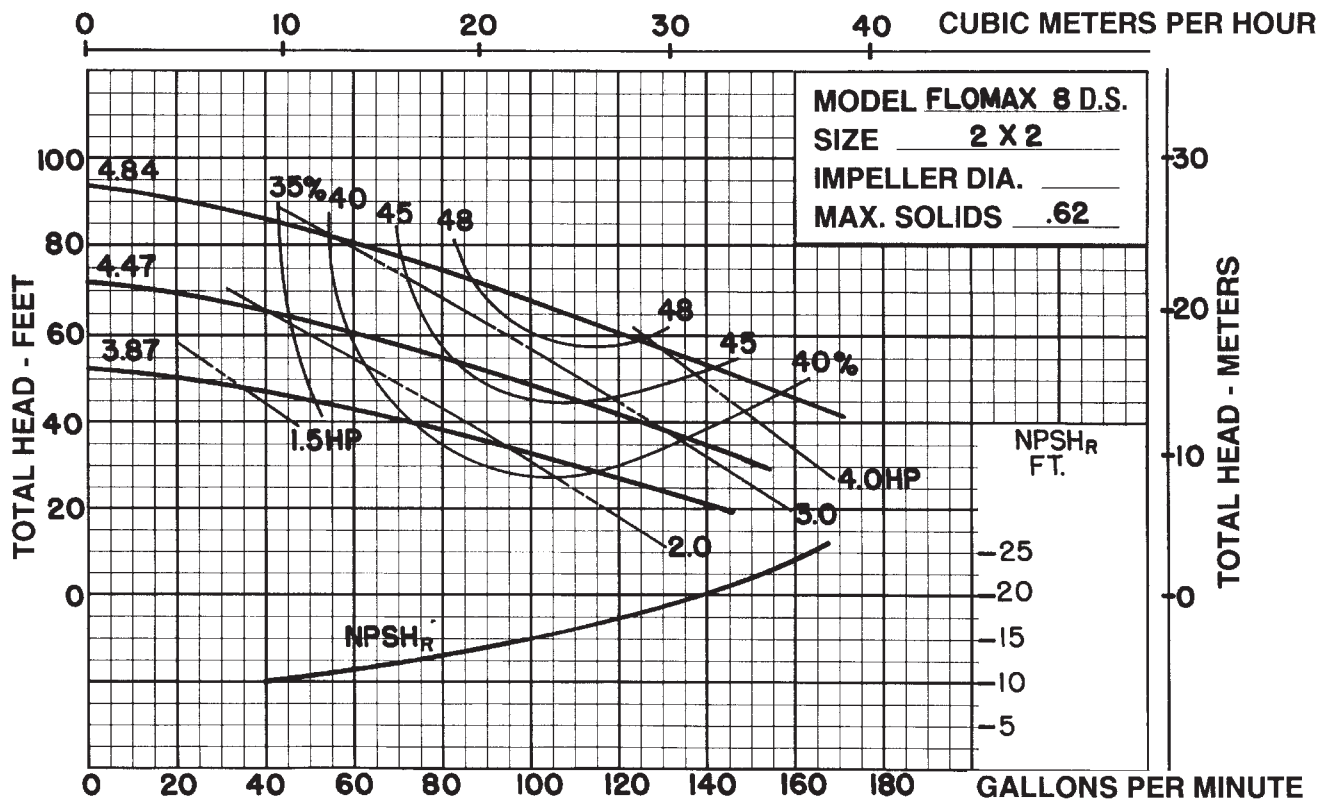

# 15 30 40

**FLOMAX 5 & 8  
DOUBLE SEAL**

**FLOMAX 30  
SHORT COUPLED**

**FLOMAX 15**

**FLOMAX 40**

**Self-Priming Centrifugal Pump Selection**

**Flomax 5 Pump Performance Curves**

**Flomax 8 Pump Performance Curves**

Other Performance Curves Available Upon Request

**FLOMAX 5 & 8 Pump Double Seal Performance Curves**

**Flomax 10 Pump Performance Curves**

Other Performance Curves Available Upon Request

**Flomax 15 Pump Performance Curves**

**Flomax 15 Pump Double Seal Performance Curves**

Other Performance Curves Available Upon Request

**Flomax 30 Pump Performance Curves**

**Flomax 40 Pump Performance Curves**

Other Performance Curves Available Upon Request