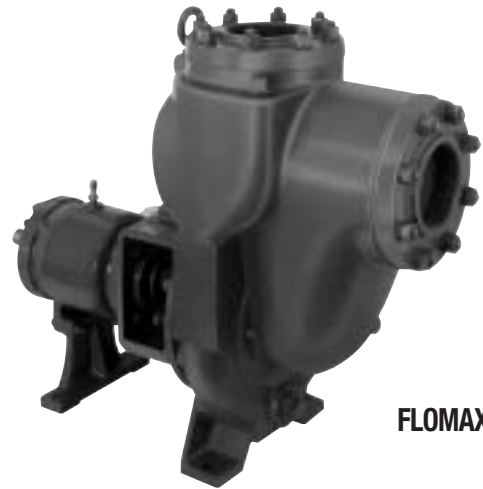

## SELF PRIMING CENTRIFUGAL PUMP FEATURES

- CLOSED COUPLED TO ELECTRIC MOTOR
- PUMPAK ONLY TO MOUNT TO STANDARD NEMA "C" FACE MOTOR
- FLOWS - 100-750 GPM
- PRESSURES - 100-230 FEET HEAD
- AVAILABLE IN: CAST IRON, BRONZE AND ALUMINUM  
FLOMAX 8 AND FLOMAX 15 STAINLESS STEEL 316 SS
- WITH OR WITHOUT ELECTRIC MOTOR
- IMPELLER - CAST IRON, BRONZE, ALUMINUM & STAINLESS STEEL  
FLOMAX 40 CAST IRON, BRONZE & STAINLESS STEEL  
FLOMAX 30 DUCTILE IRON & BRONZE
- SHAFT SLEEVE - STAINLESS STEEL
- FASTENERS - STAINLESS STEEL
- SEALS - STANDARD VITON, OPTIONAL SEALS AVAILABLE  
PRESSURE LUBRICATED DOUBLE SEALS
- OPTIONS:
  - ENGINE DRIVES
  - PEDESTAL MODELS
  - HYDRAULIC DRIVES AND CLUTCHPAKS
- ABS TYPE APPROVAL FOR MANY SHIPBOARD SERVICES

# 15 30 40

**FLOMAX 5 & 8  
DOUBLE SEAL**

**FLOMAX 30  
SHORT COUPLED**

**FLOMAX 15**

**FLOMAX 40**

**Self-Priming Centrifugal Pump Selection**

**Flomax 5 Pump Performance Curves**

**Flomax 8 Pump Performance Curves**

Other Performance Curves Available Upon Request

**FLOMAX 5 & 8 Pump Double Seal Performance Curves**

**Flomax 10 Pump Performance Curves**

Other Performance Curves Available Upon Request

**Flomax 15 Pump Performance Curves**

**Flomax 15 Pump Double Seal Performance Curves**

Other Performance Curves Available Upon Request

**Flomax 30 Pump Performance Curves**

**Flomax 40 Pump Performance Curves**

Other Performance Curves Available Upon Request