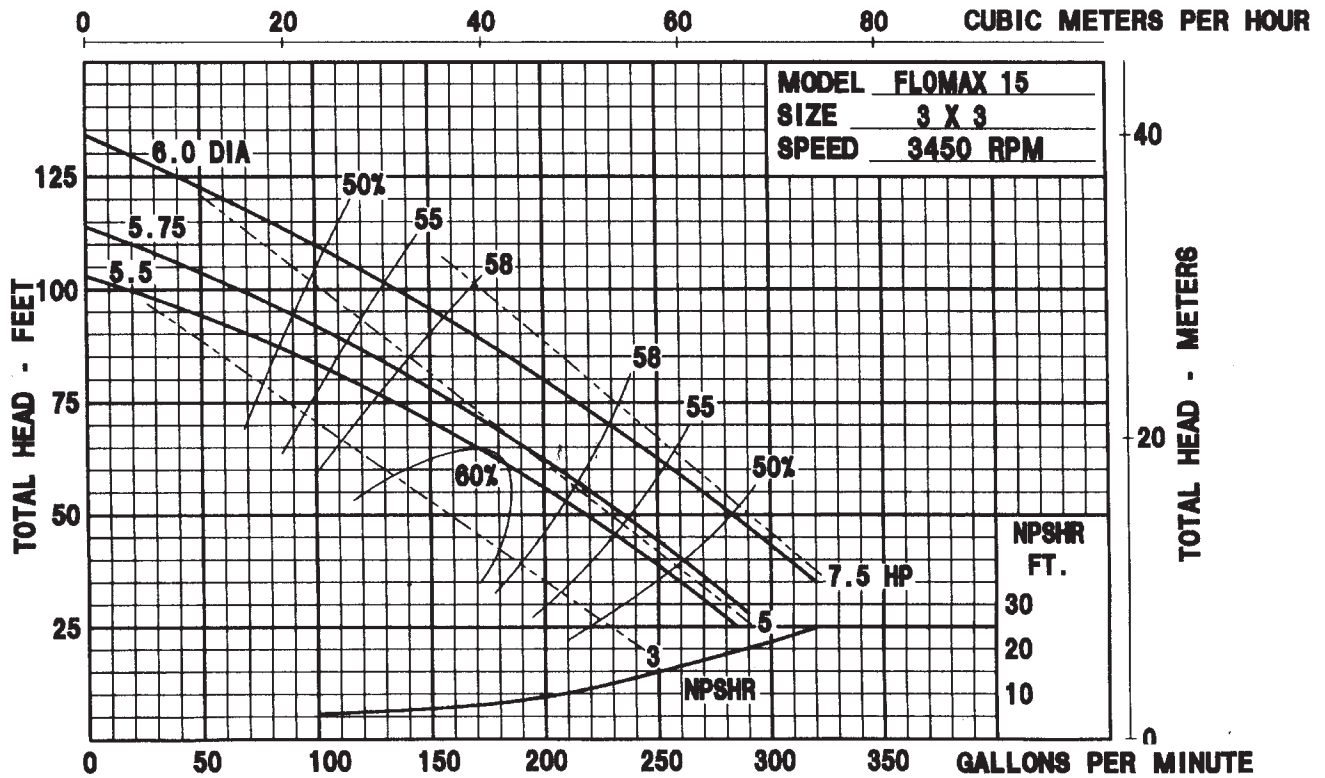

# 15 30 40

**FLOMAX 5 & 8  
DOUBLE SEAL**

**FLOMAX 30  
SHORT COUPLED**

**FLOMAX 15**

**FLOMAX 40**

**Self-Priming Centrifugal Pump Selection**

**Flomax 5 Pump Performance Curves**

**Flomax 8 Pump Performance Curves**

Other Performance Curves Available Upon Request

**FLOMAX 5 & 8 Pump Double Seal Performance Curves**

**Flomax 10 Pump Performance Curves**

Other Performance Curves Available Upon Request

**Flomax 15 Pump Performance Curves**

**Flomax 15 Pump Double Seal Performance Curves**

Other Performance Curves Available Upon Request

**Flomax 30 Pump Performance Curves**

**Flomax 40 Pump Performance Curves**

Other Performance Curves Available Upon Request