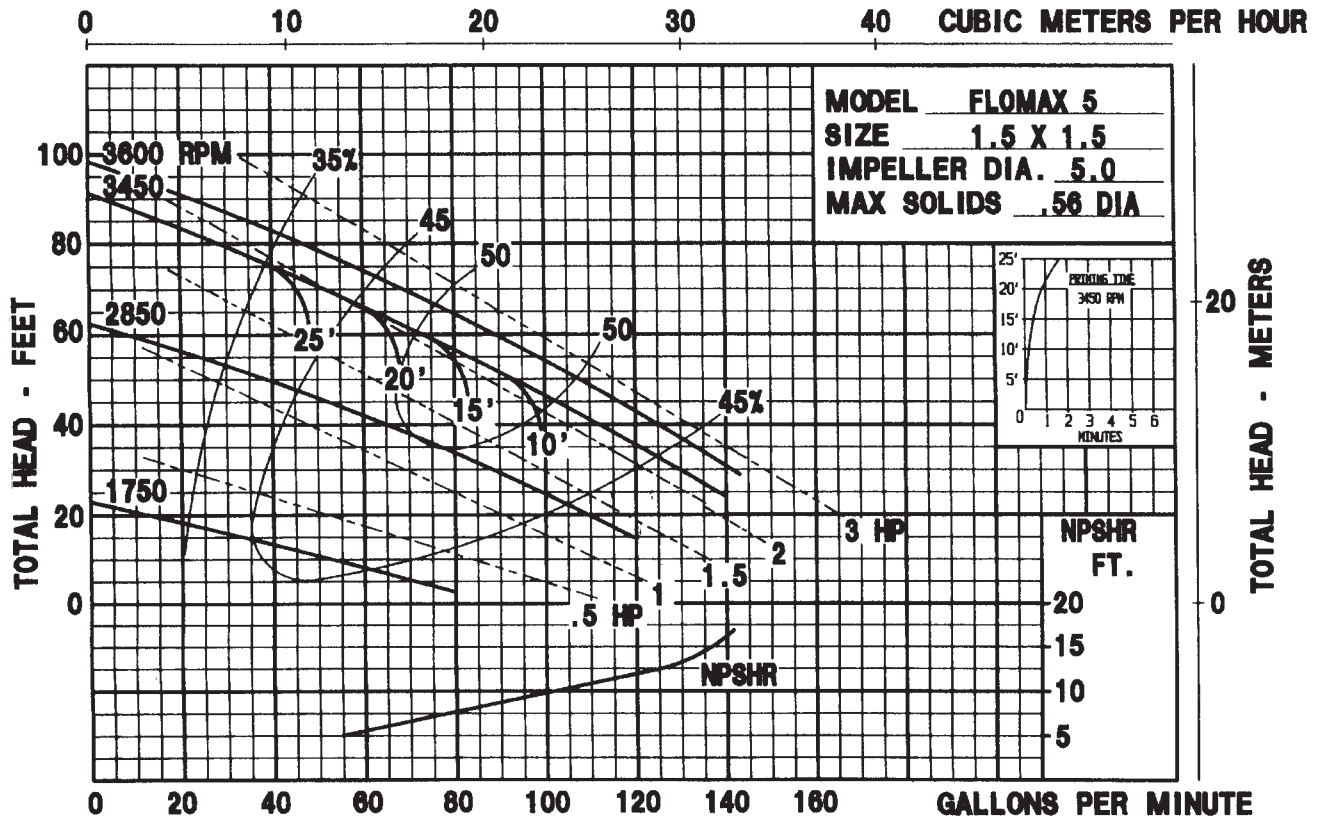

# 15 30 40

**FLOMAX 5 & 8  
DOUBLE SEAL**

**FLOMAX 30  
SHORT COUPLED**

**FLOMAX 15**

**FLOMAX 40**

**Self-Priming Centrifugal Pump Selection**

**Flomax 5 Pump Performance Curves**

**Flomax 8 Pump Performance Curves**

Other Performance Curves Available Upon Request

**FLOMAX 5 & 8 Pump Double Seal Performance Curves**

**Flomax 10 Pump Performance Curves**

Other Performance Curves Available Upon Request

**Flomax 15 Pump Performance Curves**

**Flomax 15 Pump Double Seal Performance Curves**

Other Performance Curves Available Upon Request

**Flomax 30 Pump Performance Curves**

**Flomax 40 Pump Performance Curves**

Other Performance Curves Available Upon Request