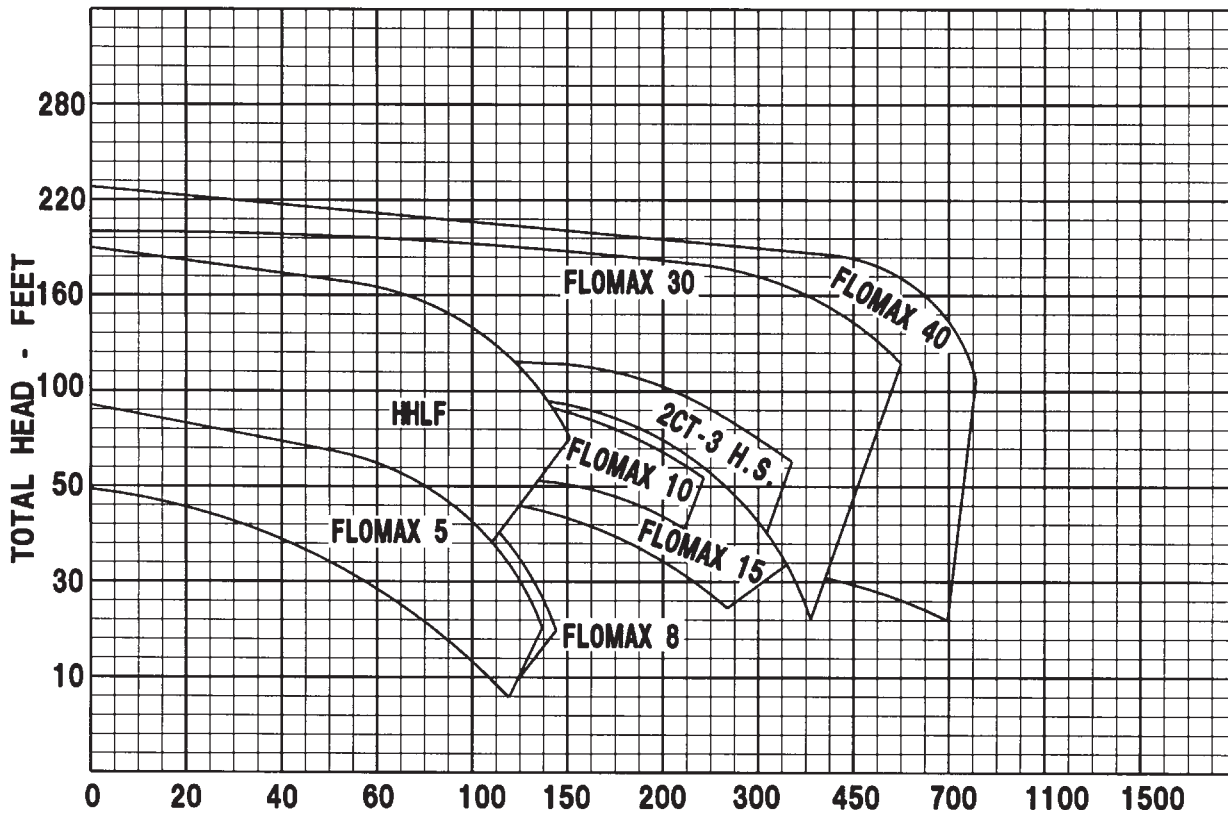

# 15 30 40

**FLOMAX 5 & 8  
DOUBLE SEAL**

**FLOMAX 30  
SHORT COUPLED**

**FLOMAX 15**

**FLOMAX 40**

**Self-Priming Centrifugal Pump Selection**

**Flomax 5 Pump Performance Curves**

**Flomax 8 Pump Performance Curves**

Other Performance Curves Available Upon Request

**FLOMAX 5 & 8 Pump Double Seal Performance Curves**

**Flomax 10 Pump Performance Curves**

Other Performance Curves Available Upon Request

**Flomax 15 Pump Performance Curves**

**Flomax 15 Pump Double Seal Performance Curves**

Other Performance Curves Available Upon Request

**Flomax 30 Pump Performance Curves**

**Flomax 40 Pump Performance Curves**

Other Performance Curves Available Upon Request

## Flomax 5 Dimensions